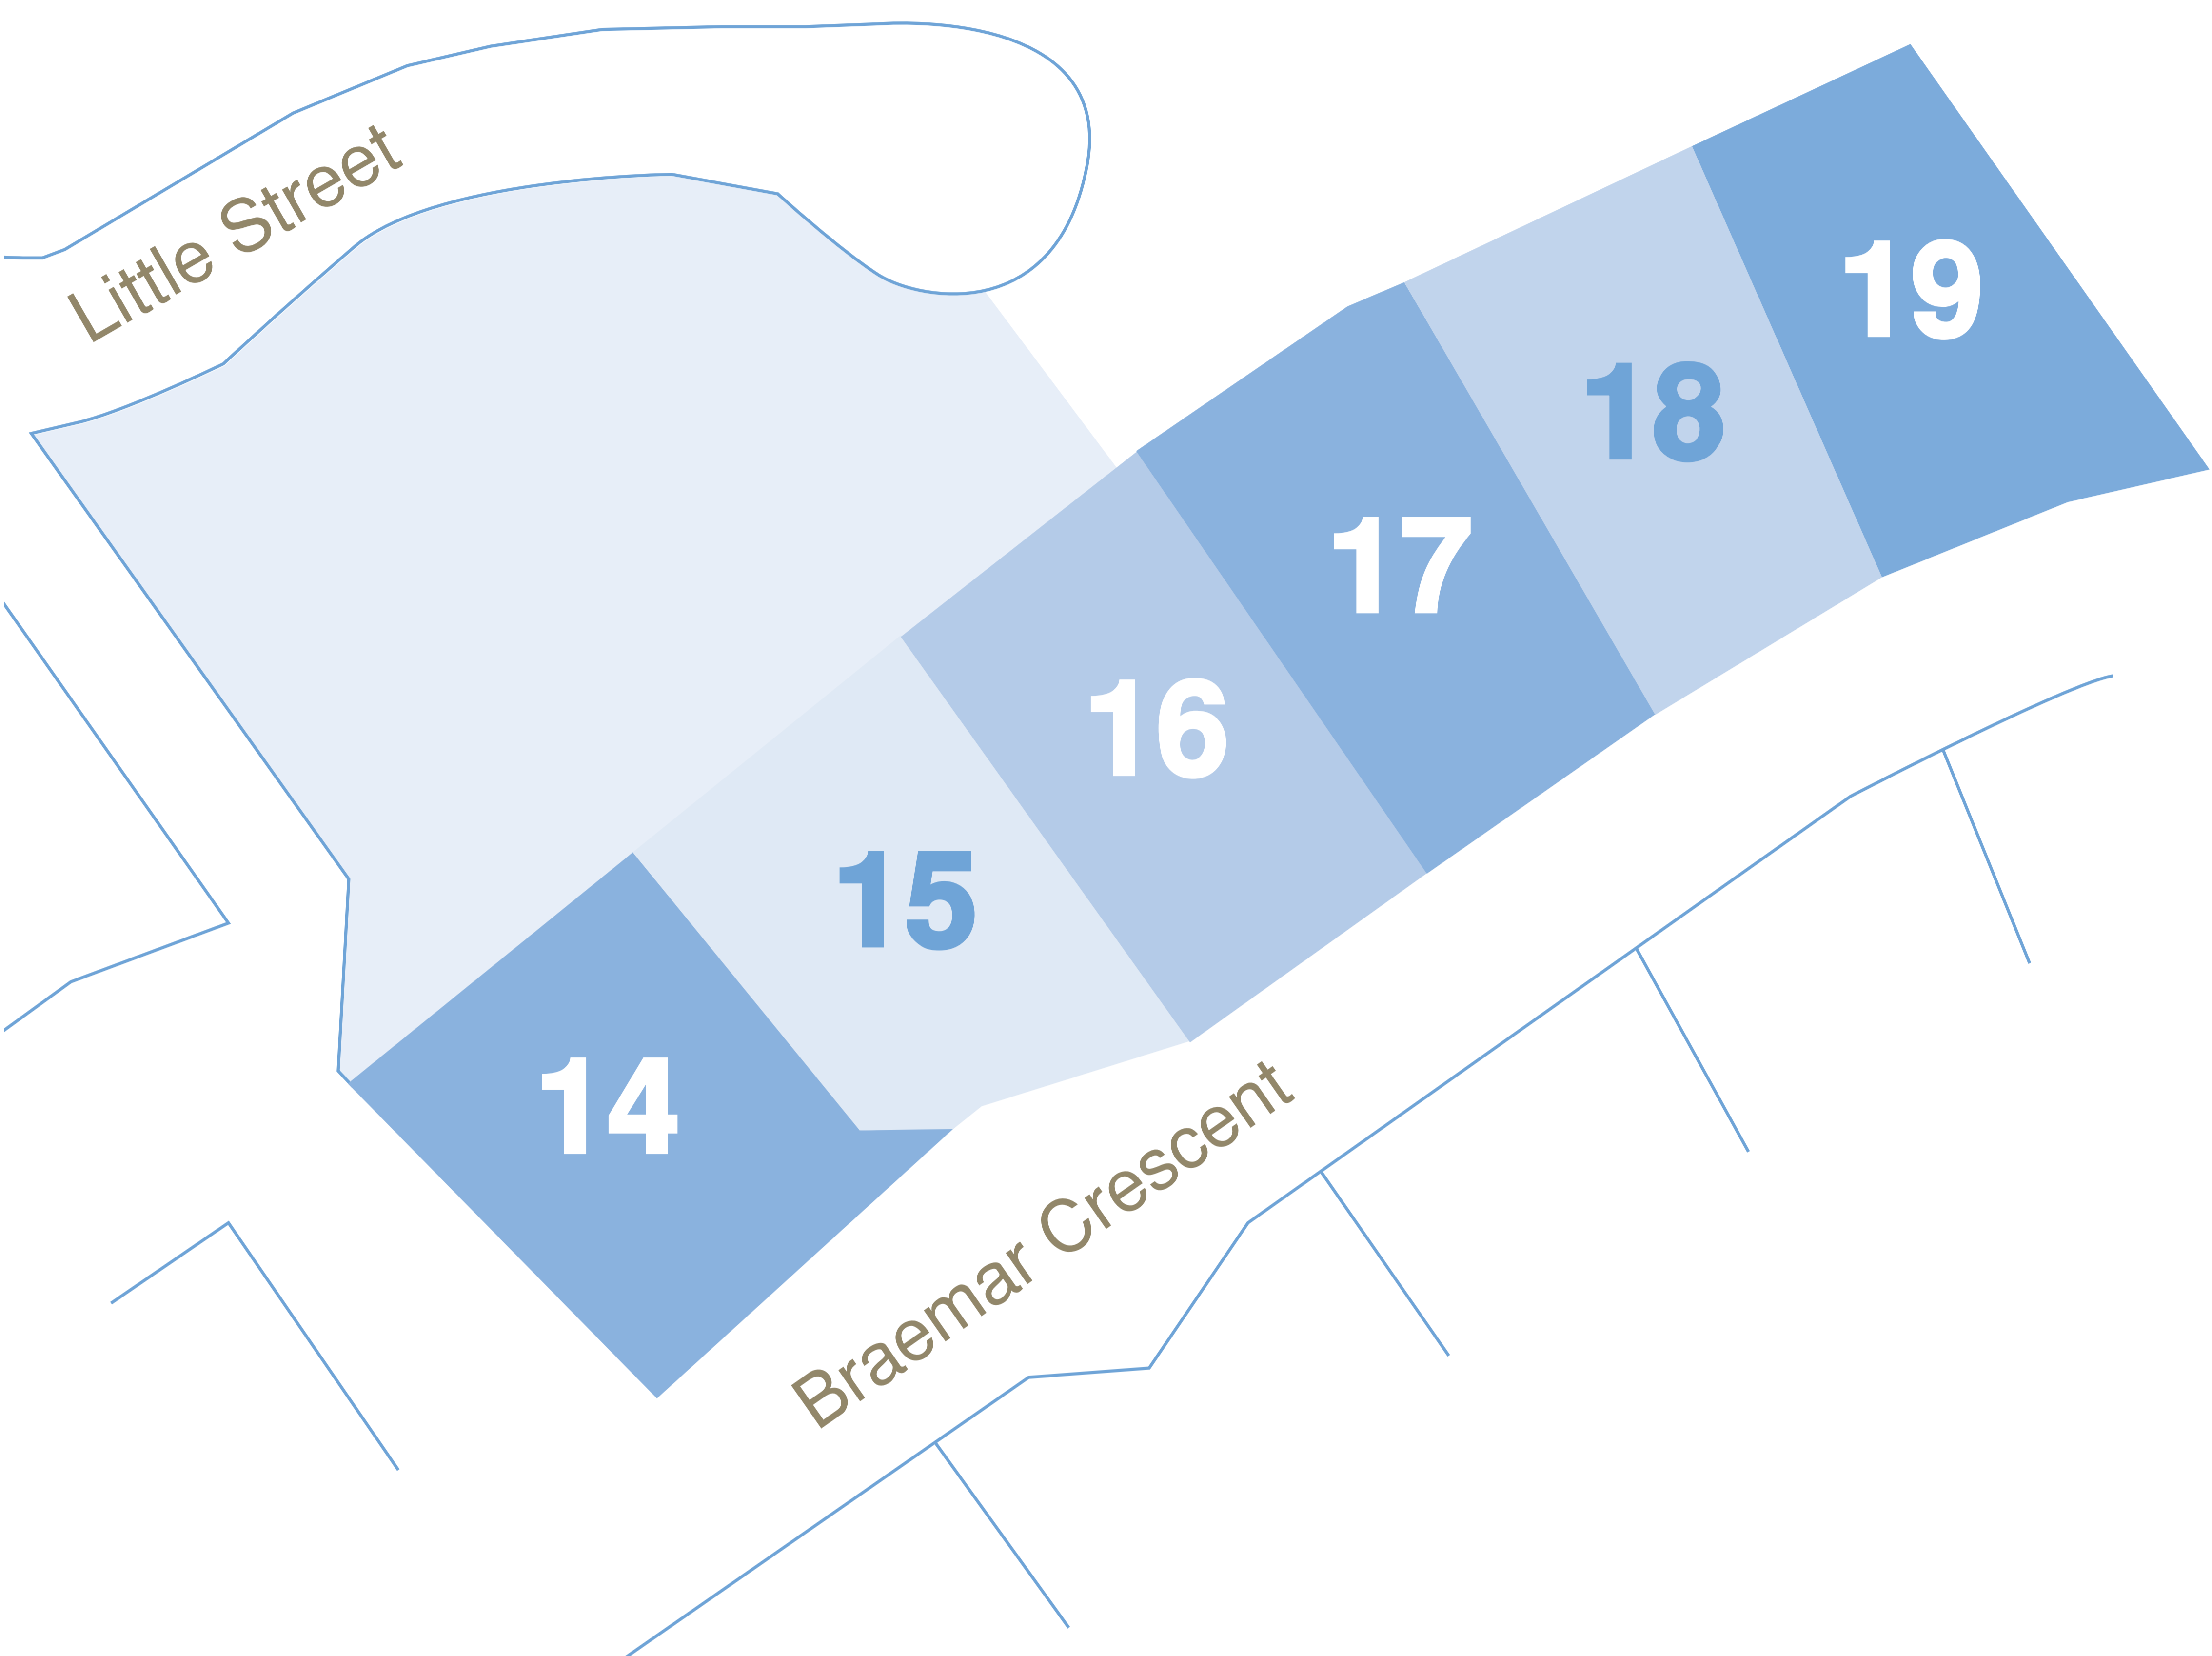

FOR SALE

prestige ocean view land

lot 14	714m ²	\$775,000
lot 15	666m ²	SOLD
lot 16	700m ²	SOLD
lot 17	713m ²	SOLD
lot 18	661m ²	\$775,000
lot 19	649m ²	\$775,000

Perry J McDonald
Construction P/L

Contact Perry McDonald